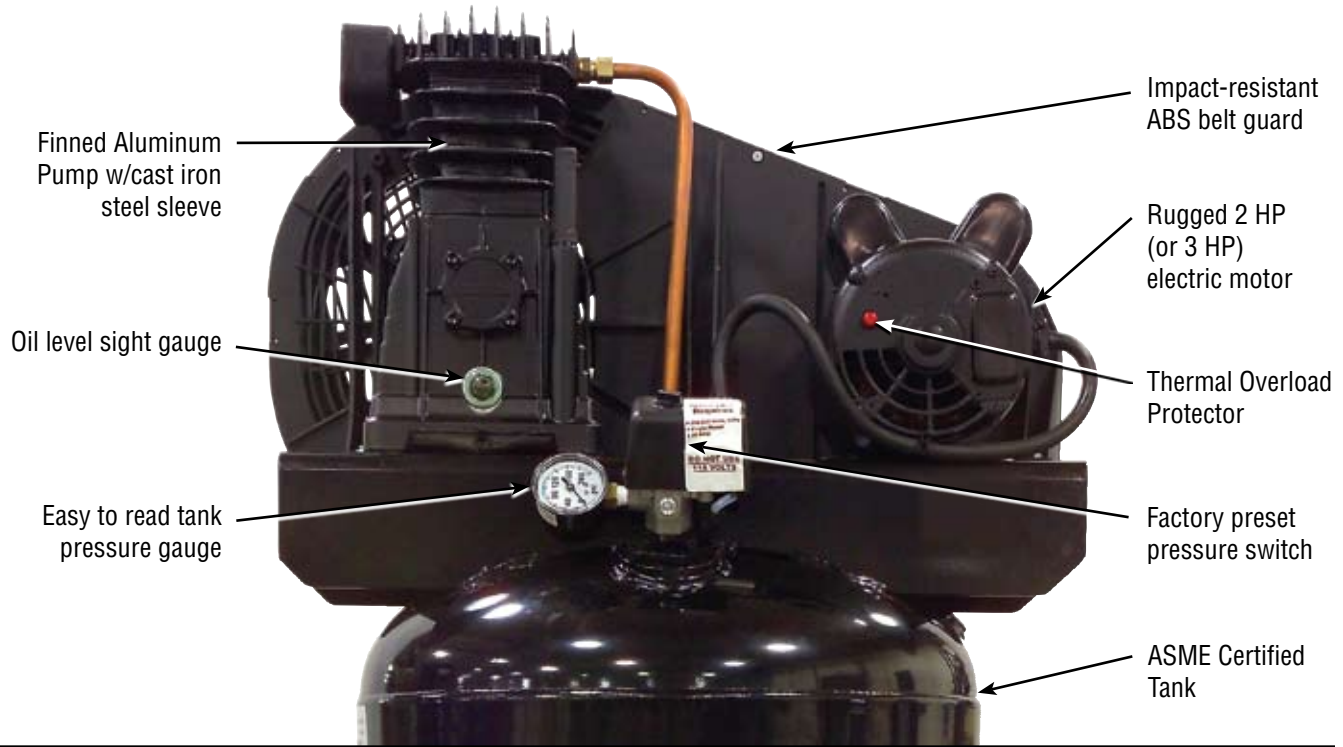

The SchraderAir Prosumer compressor is our entry level, high-end consumer line.

SA1520

SA1526

SA1560

SA1760

The SchraderAir Prosumer line of single stage air compressors offer advanced design and performance features not found in the competitors products. The Prosumer line is ideal for personal, hobby shop, weekend warrior and home use.

- Cast iron cylinders with all components precision CNC machined.
- Large stainless steel valves offer less flow restriction giving greater volumetric efficiency, cooler running temperatures, and longer valve life.
- Iron crankshaft, counter balanced for smooth running and longer bearing life.
- Large offset on flywheel blades creates exceptional airflow characteristics.
- Single stage pumps feature high profile fin design on cylinders to improve heat dissipation.
- Preset pressure switch with on/off switch.
- Manual drain valve.
- ASME Certified Storage Tank.
- (1) year limited warranty. (90 day warranty for commercial applications.)
- Assembled in USA.